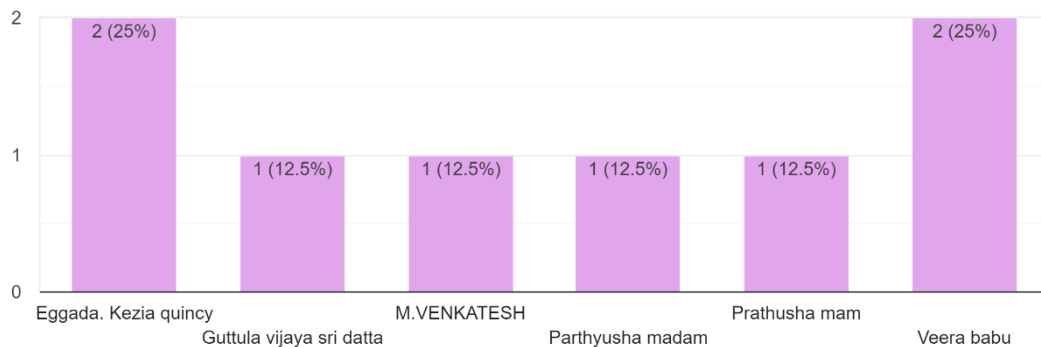

2) Name the Department

8 responses