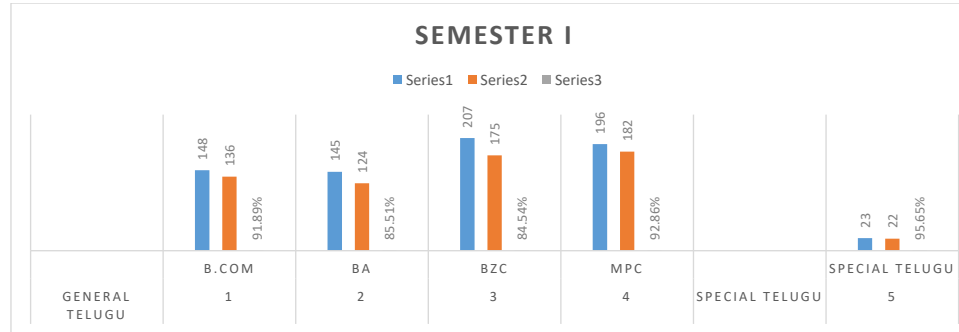

P R GOVERNMENT COLLEGE (A) KAKINADA				
DEPARTMENT OF TELUGU				
2021-2022				
S.No	Group	Appeared	Passed	Percentage
<b>SEMESTER - I</b>				
<b>GENERAL TELUGU</b>				
1	B.Com	148	136	91.89%
2	BA	145	124	85.51%
3	BZC	207	175	84.54%
4	MPC	196	182	92.86%
<b>SPECIAL TELUGU</b>				
5	SPECIAL TELUGU	23	22	95.65%

SEMESTER - II				
GENERAL TELUGU				
1	B.Com	134	131	97.76%
2	BA	120	105	87.05%
3	BZC	185	174	94.05%
4	MPC	178	174	97.75%
<b>SPECIAL TELUGU</b>				
5	SPECIAL TELUGU	20	18	90.00%

SEMESTER - III				
GENERAL TELUGU				
1	B.Com	116	110	94.82%
2	BA	93	75	80.00%
3	BZC	125	123	98.40%
4	MPC	154	150	97.40%
<b>SPECIAL TELUGU</b>				
5	SPECIAL TELUGU	18	14	77.77%