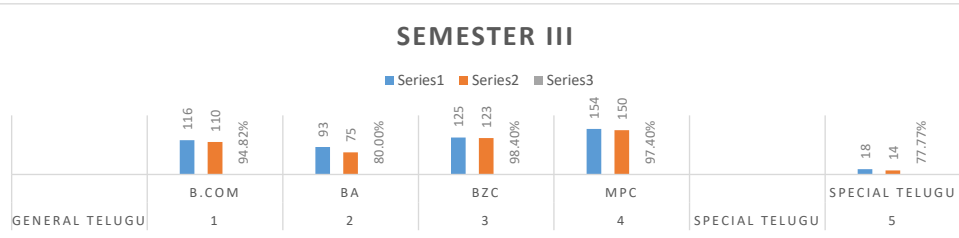

SEMESTER - III				
GENERAL TELUGU				
1	B.Com	116	110	94.82%
2	BA	93	75	80.00%
3	BZC	125	123	98.40%
4	MPC	154	150	97.40%
SPECIAL TELUGU				
5	SPECIAL TELUGU	18	14	77.77%