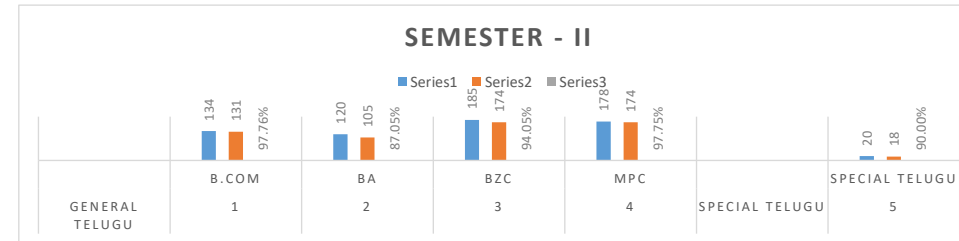

SEMESTER - II				
GENERAL TELUGU				
1	B.Com	134	131	97.76%
2	BA	120	105	87.05%
3	BZC	185	174	94.05%
4	MPC	178	174	97.75%
SPECIAL TELUGU				
5	SPECIAL TELUGU	20	18	90.00%