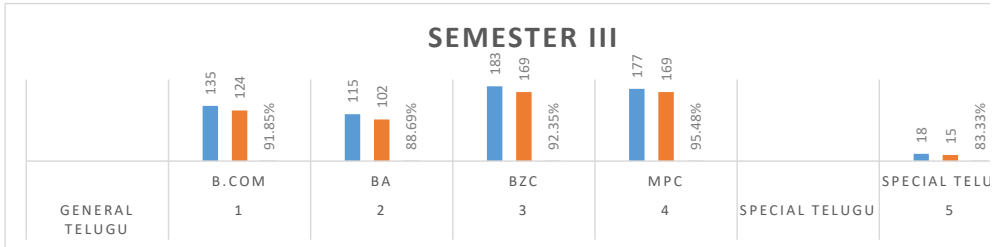

SEMESTER - III				
GENERAL TELUGU				
1	B.Com	135	124	91.85%
2	BA	115	102	88.69%
3	BZC	183	169	92.35%
4	MPC	177	169	95.48%
SPECIAL TELUGU				
5	SPECIAL TELUGU	18	15	83.33%