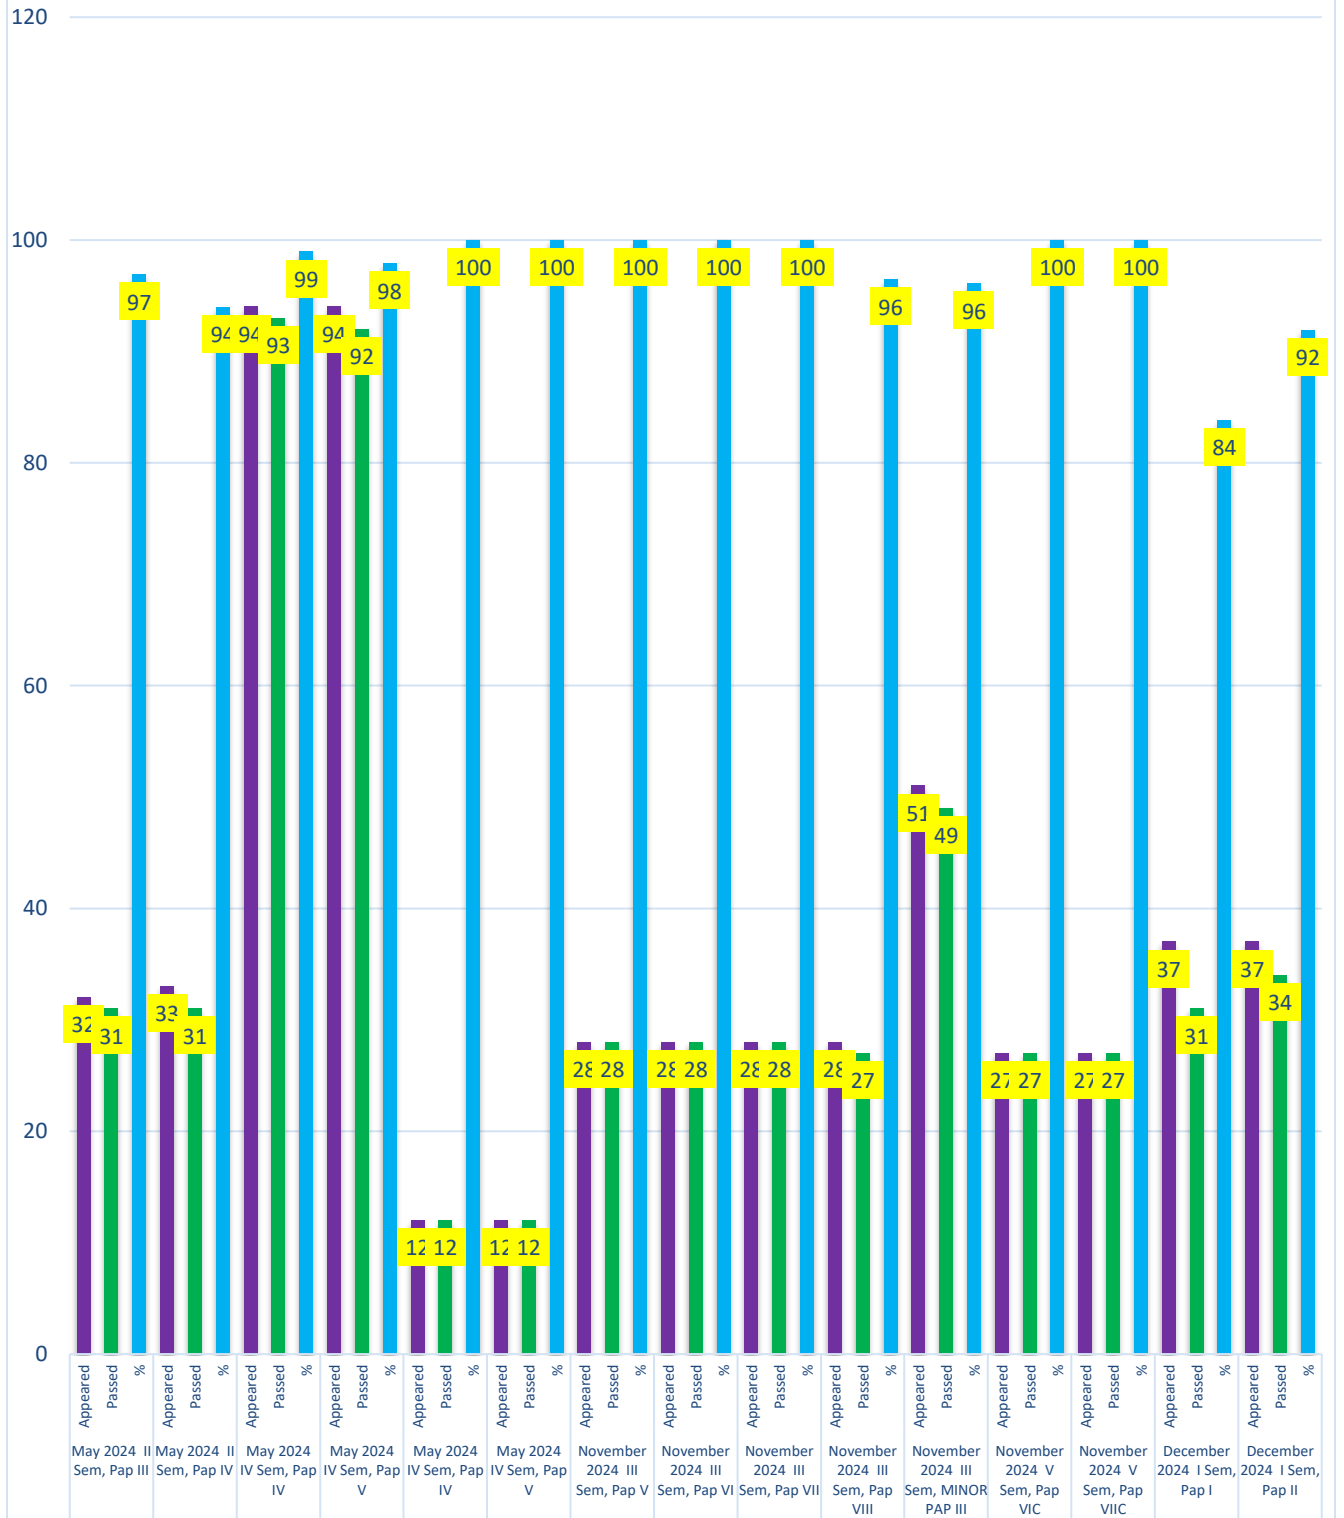

RESULT ANALYSIS 2025-26

I R RESULT ANALYSIS 2024 - 2025

RESULT ANALYSIS 2024- 2025

RESULT ANALYSIS 2023-24

RESULT ANALYSIS 2022-23

RESULT ANALYSIS 2021-22

RESULT ANALYSIS 2020-21

RESULT ANALYSIS 2019-20

RESULT ANALYSIS 2018-19

RESULT ANALYSIS 2017-18