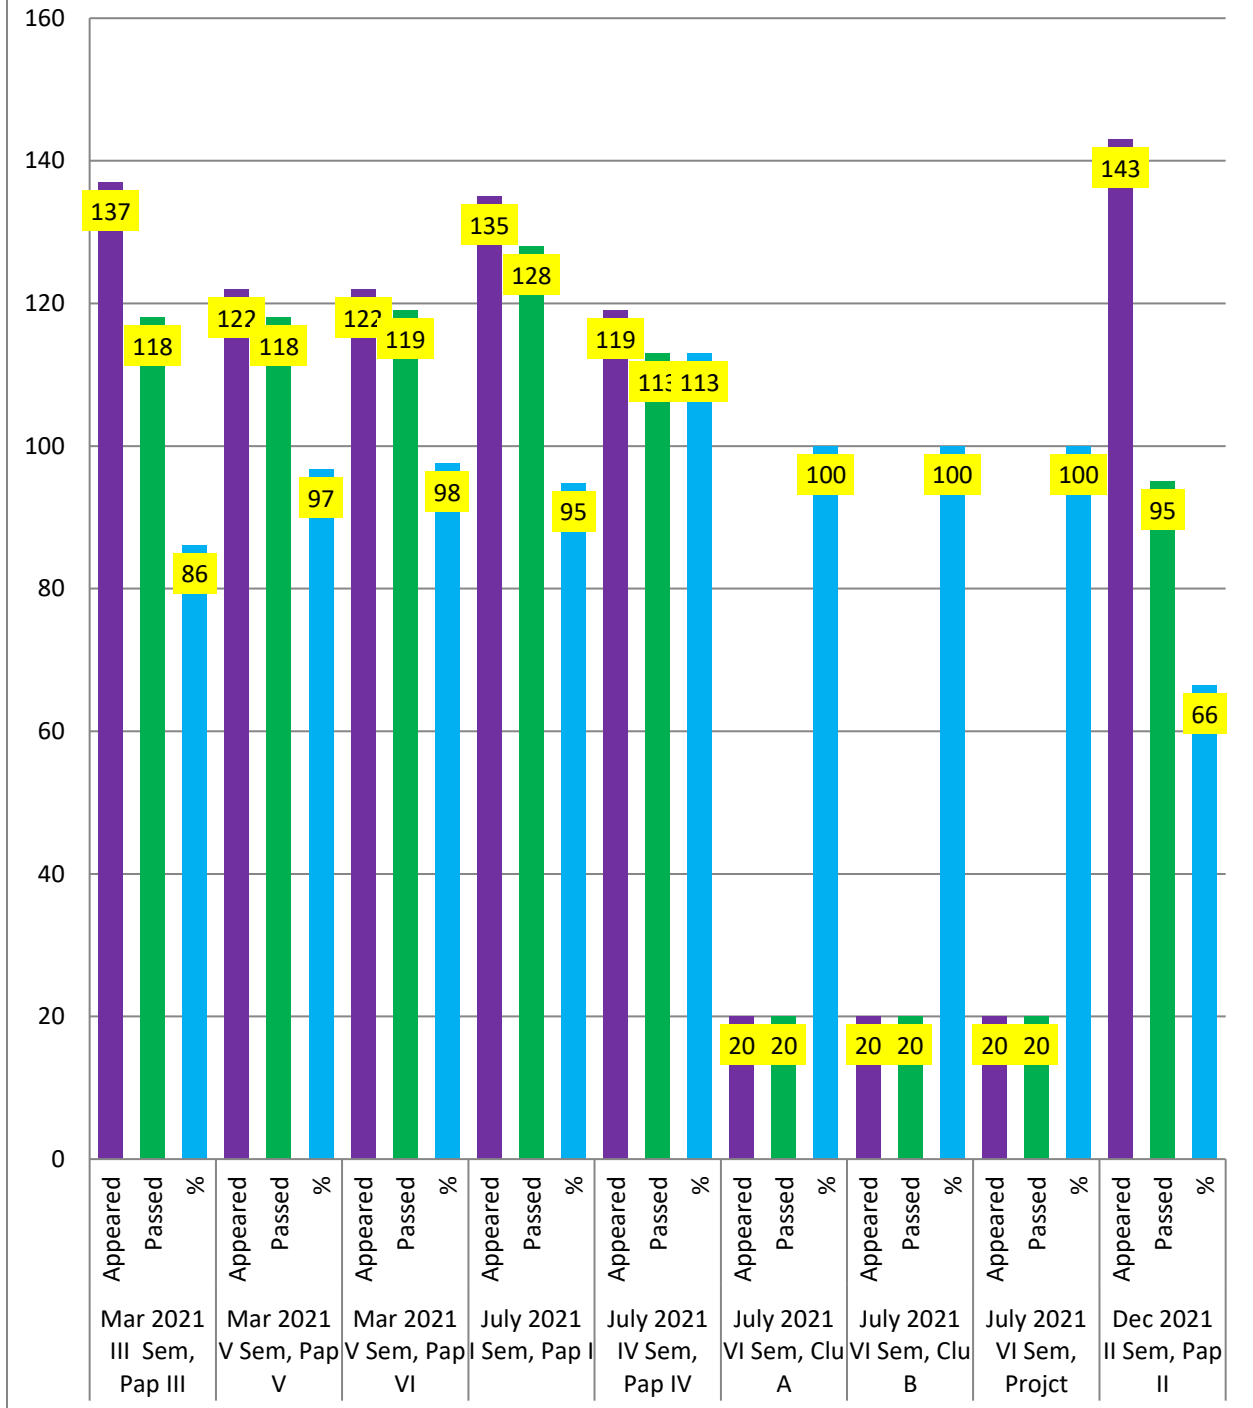

RESULT ANALYSIS 2025-26

I R RESULT ANALYSIS 2024 - 2025

RESULT ANALYSIS 2024- 2025

RESULT ANALYSIS 2023-24

RESULT ANALYSIS 2022-23

RESULT ANALYSIS 2021-22

RESULT ANALYSIS 2020-21

RESULT ANALYSIS 2019-20

RESULT ANALYSIS 2018-19

RESULT ANALYSIS 2017-18