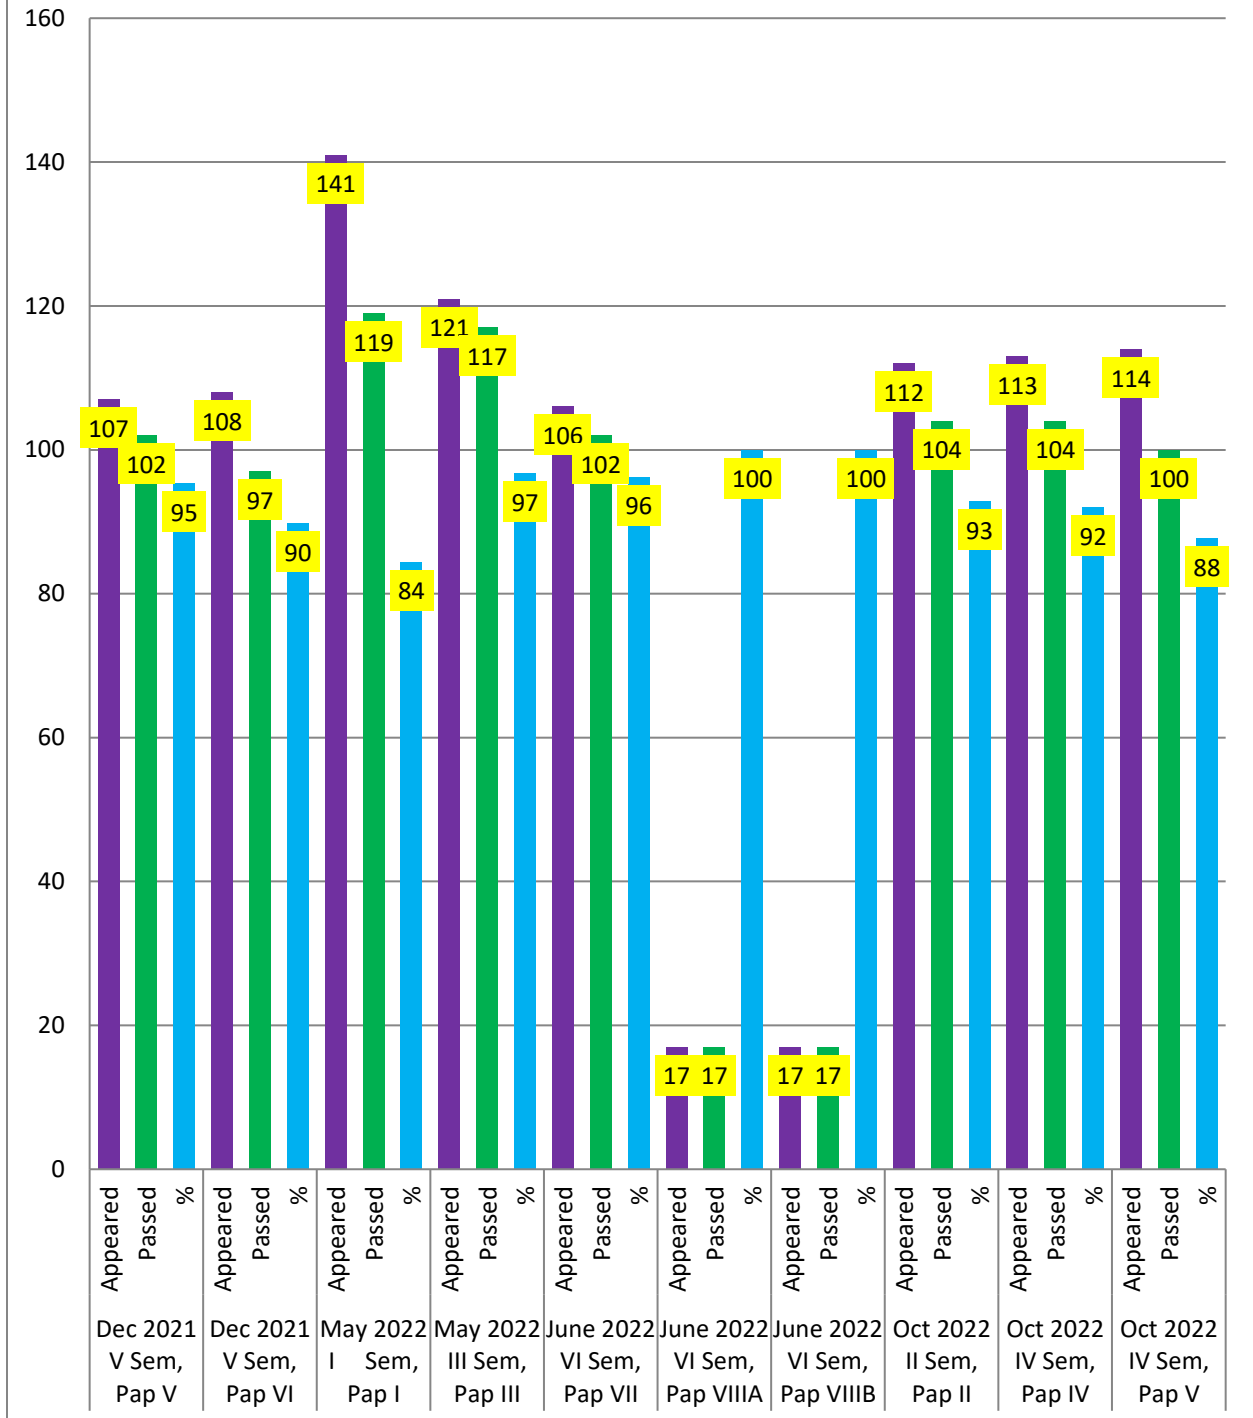

RESULT ANALYSIS 2025-26

I R RESULT ANALYSIS 2024 - 2025

RESULT ANALYSIS 2024- 2025

RESULT ANALYSIS 2023-24

RESULT ANALYSIS 2022-23

RESULT ANALYSIS 2021-22

RESULT ANALYSIS 2020-21

RESULT ANALYSIS 2019-20

RESULT ANALYSIS 2018-19

RESULT ANALYSIS 2017-18