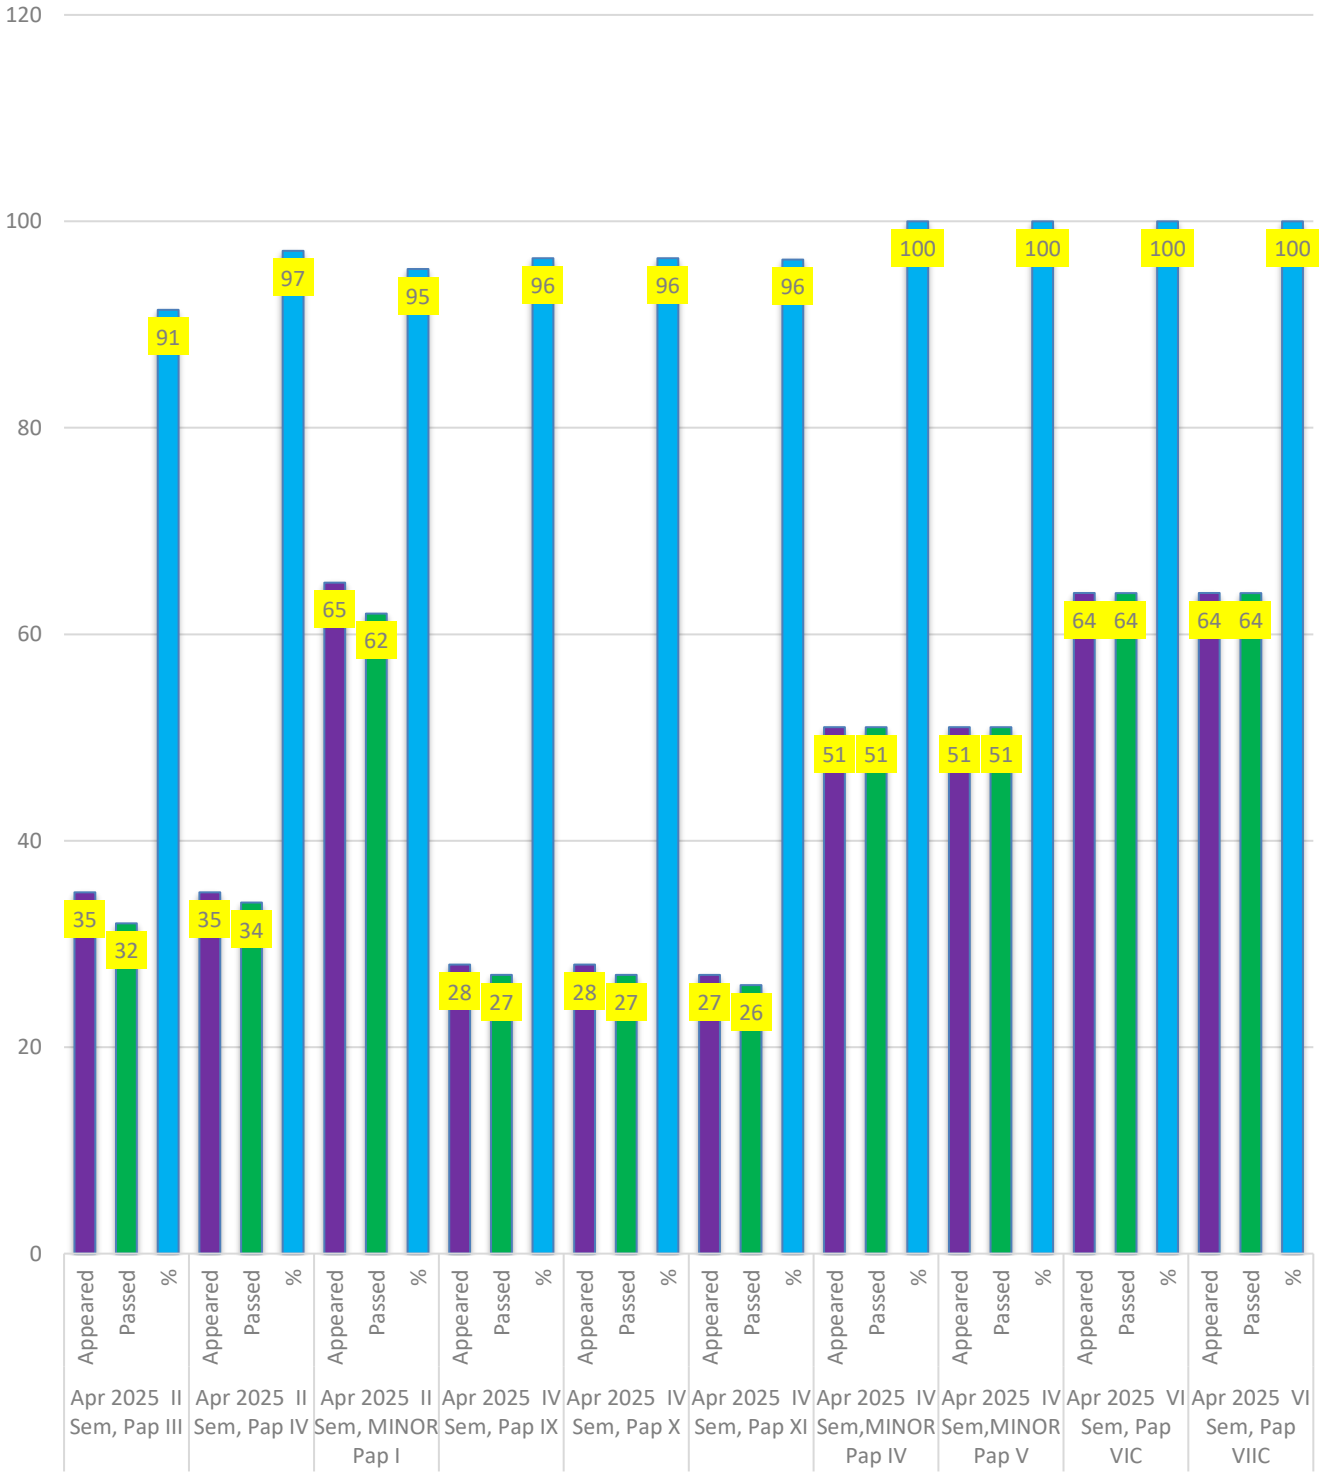

RESULT ANALYSIS 2025-26

I R RESULT ANALYSIS 2024 - 2025

RESULT ANALYSIS 2024- 2025

RESULT ANALYSIS 2023-24

RESULT ANALYSIS 2022-23

RESULT ANALYSIS 2021-22

RESULT ANALYSIS 2020-21

RESULT ANALYSIS 2019-20

RESULT ANALYSIS 2018-19

RESULT ANALYSIS 2017-18