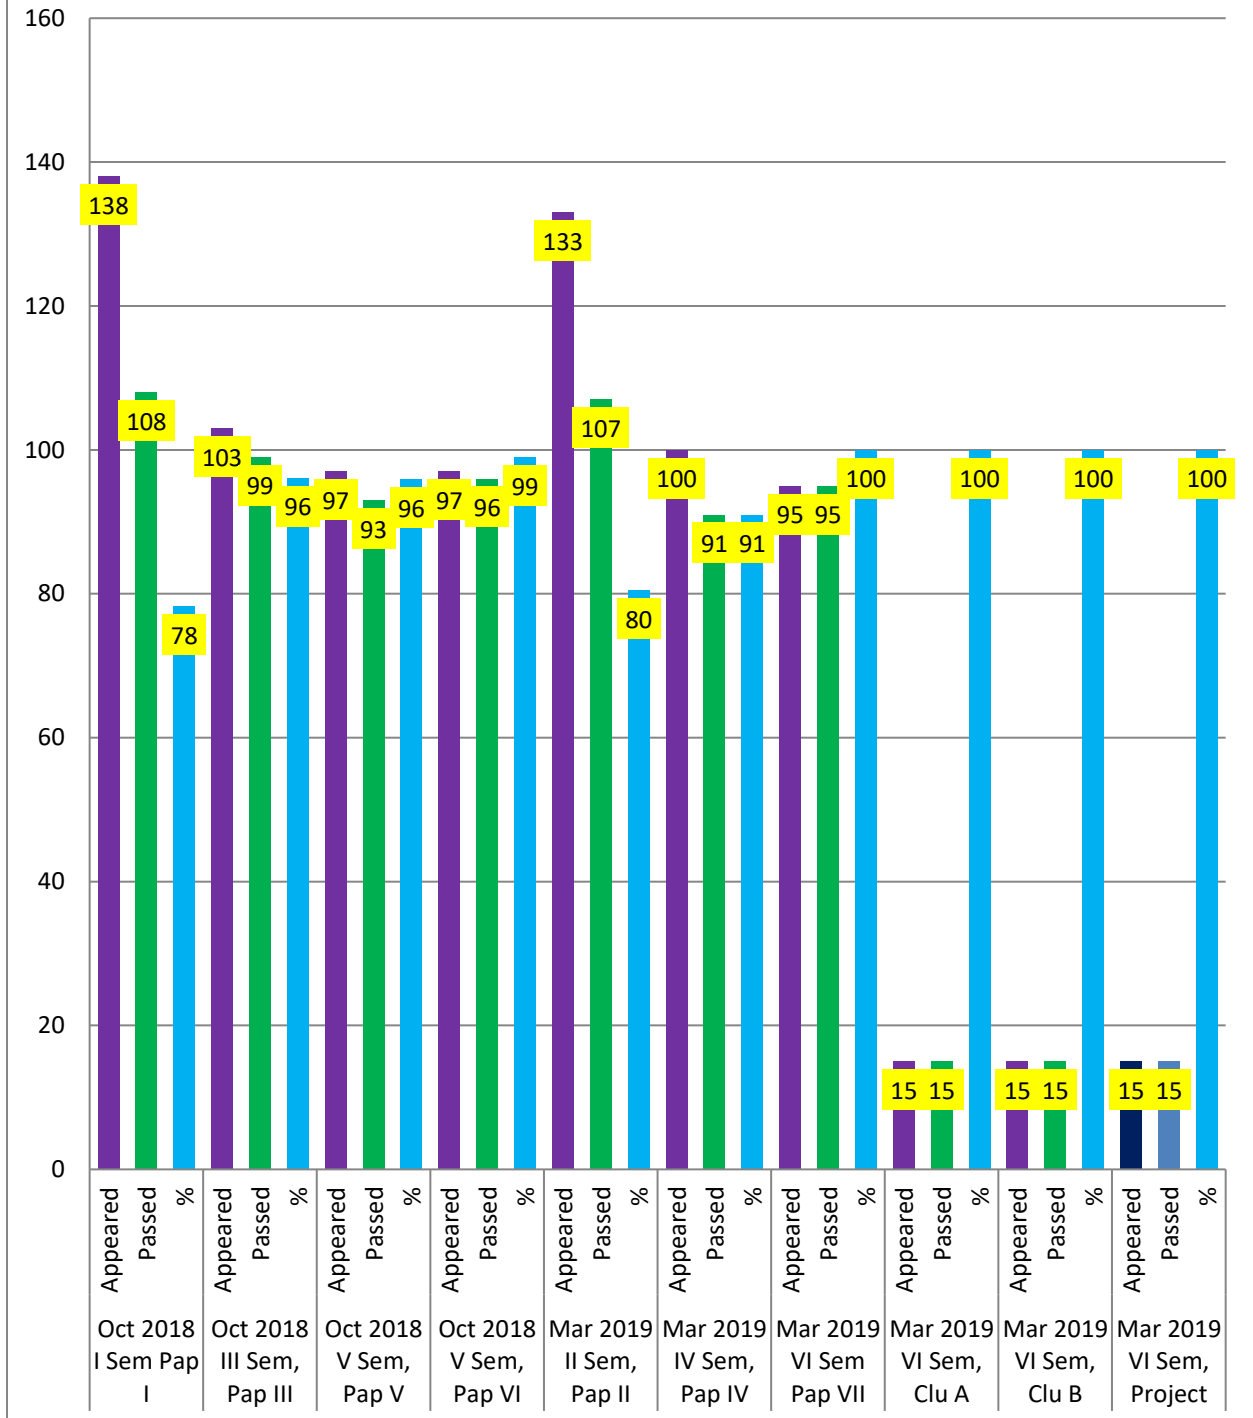

RESULT ANALYSIS 2025-26

I R RESULT ANALYSIS 2024 - 2025

RESULT ANALYSIS 2024- 2025

RESULT ANALYSIS 2023-24

RESULT ANALYSIS 2022-23

RESULT ANALYSIS 2021-22

RESULT ANALYSIS 2020-21

RESULT ANALYSIS 2019-20

RESULT ANALYSIS 2018-19

RESULT ANALYSIS 2017-18