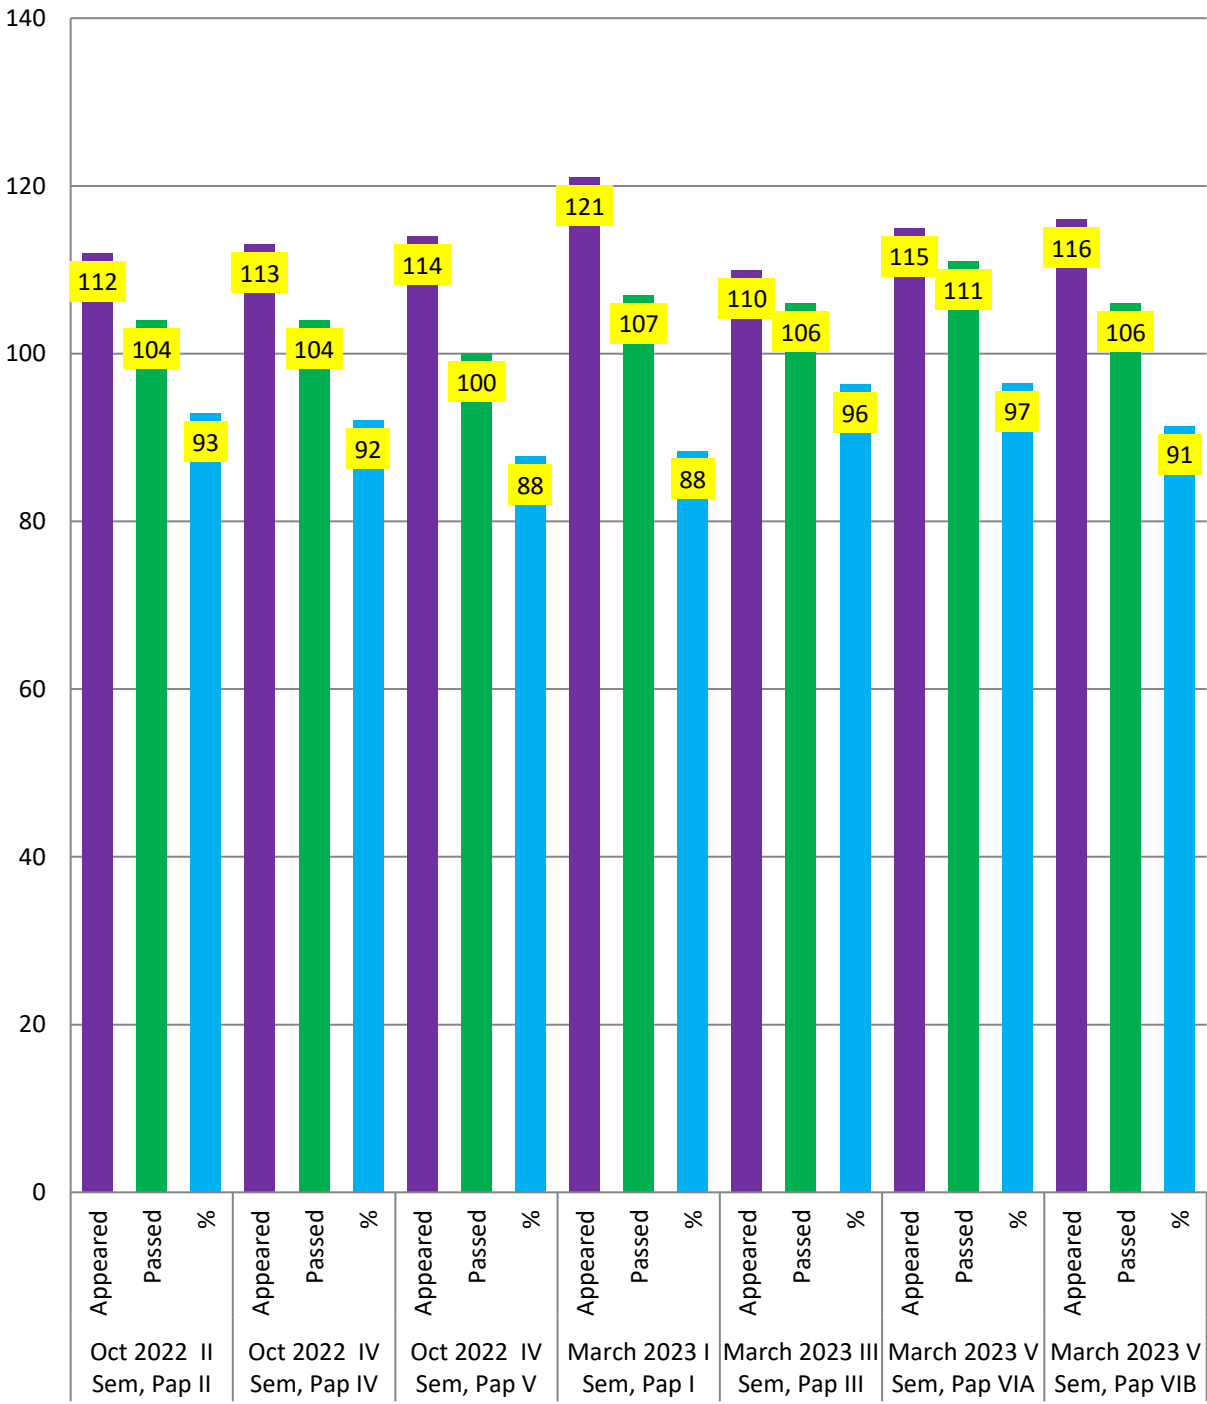

RESULT ANALYSIS 2025-26

I R RESULT ANALYSIS 2024 - 2025

RESULT ANALYSIS 2024- 2025

RESULT ANALYSIS 2023-24

RESULT ANALYSIS 2022-23

RESULT ANALYSIS 2021-22

RESULT ANALYSIS 2020-21

RESULT ANALYSIS 2019-20

RESULT ANALYSIS 2018-19

RESULT ANALYSIS 2017-18