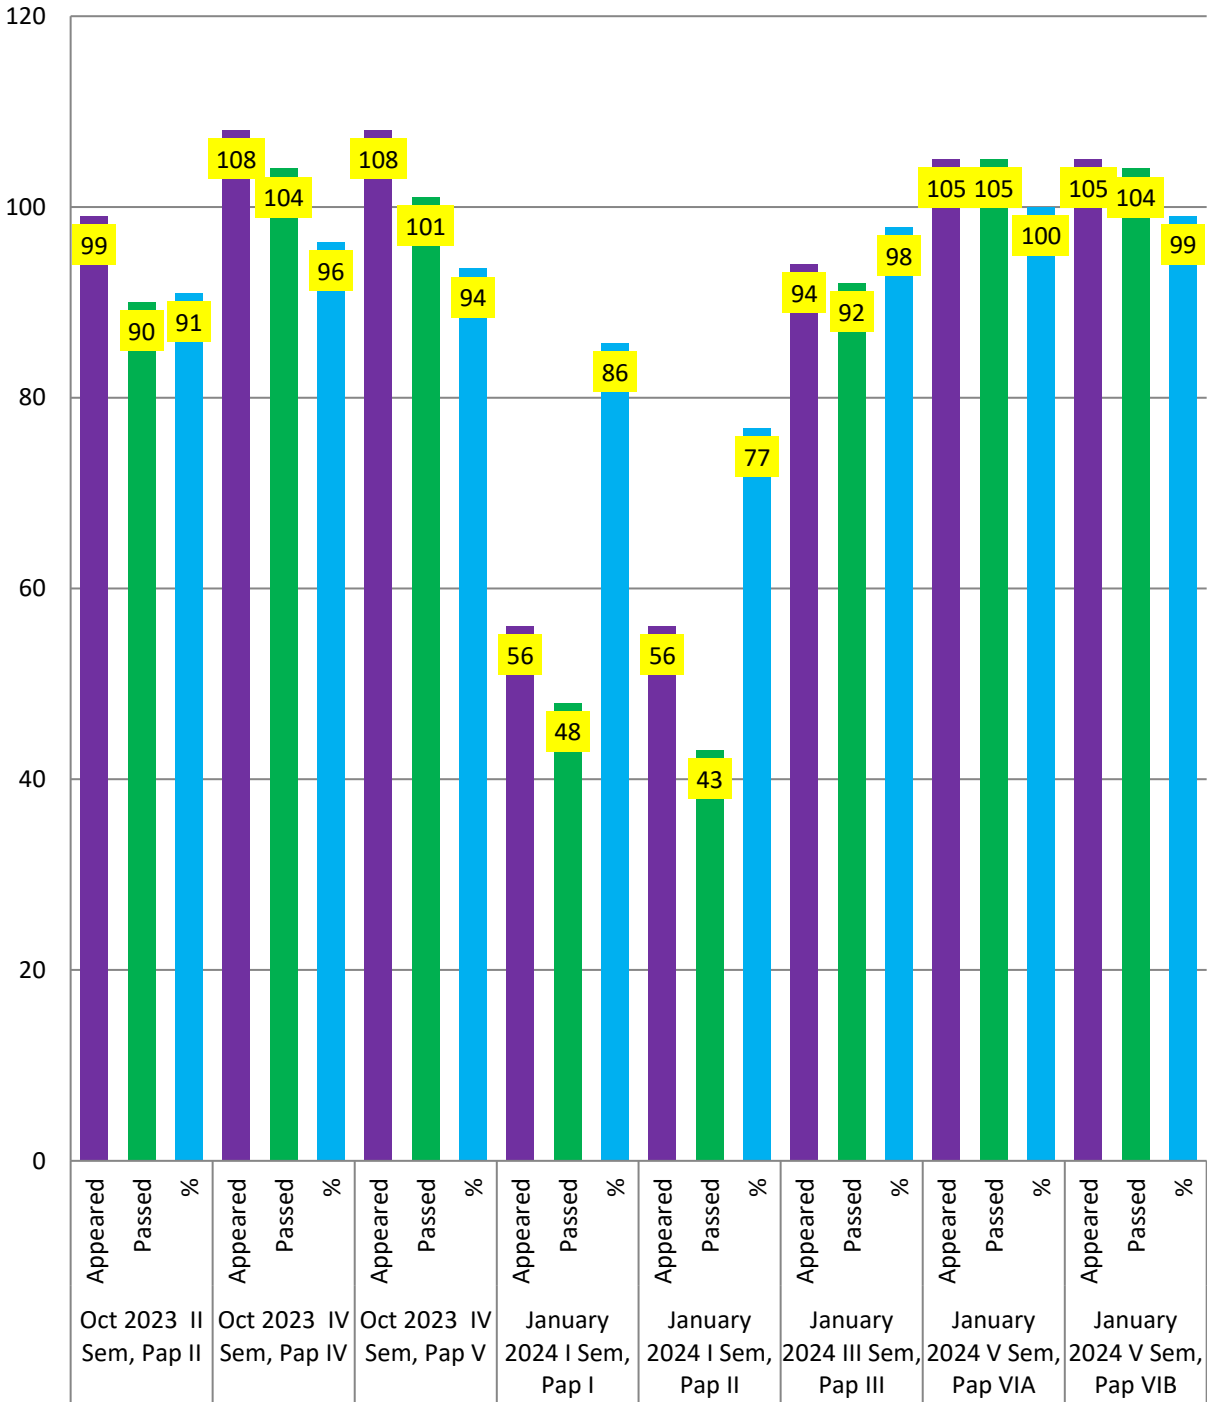

RESULT ANALYSIS 2025-26

I R RESULT ANALYSIS 2024 - 2025

RESULT ANALYSIS 2024- 2025

RESULT ANALYSIS 2023-24

RESULT ANALYSIS 2022-23

RESULT ANALYSIS 2021-22

RESULT ANALYSIS 2020-21

RESULT ANALYSIS 2019-20

RESULT ANALYSIS 2018-19

RESULT ANALYSIS 2017-18