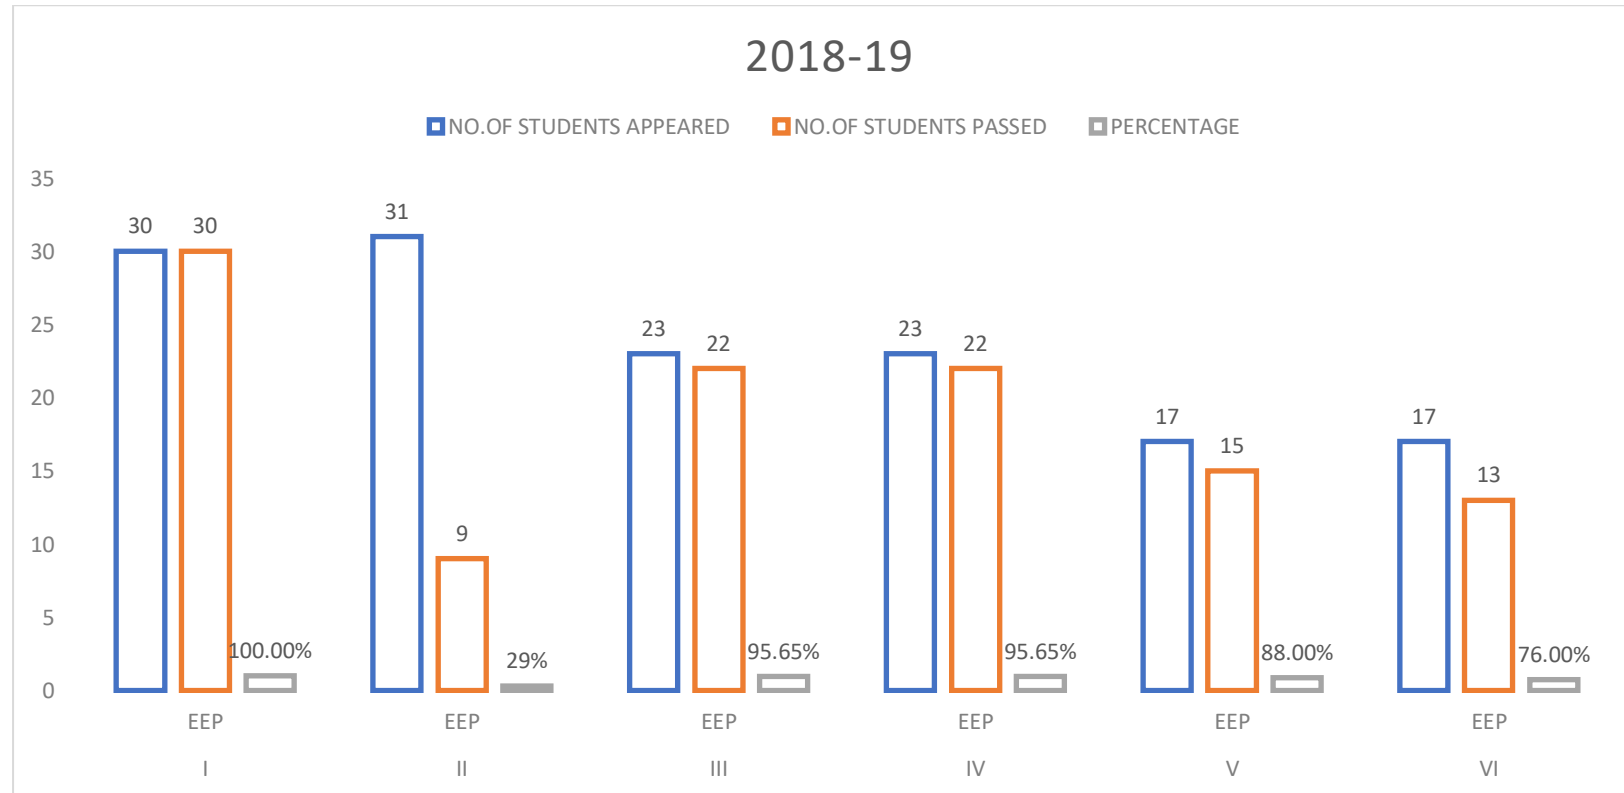

PITHAPUR RAJAH'S GOVERNMENT COLLEGE(A),KAKINADA

DEPARTMENT OF ENGLISH

RESULT ANALYSIS : 2018-2019

SPECIAL ENGLISH

M.A. ENGLISH

2018-19