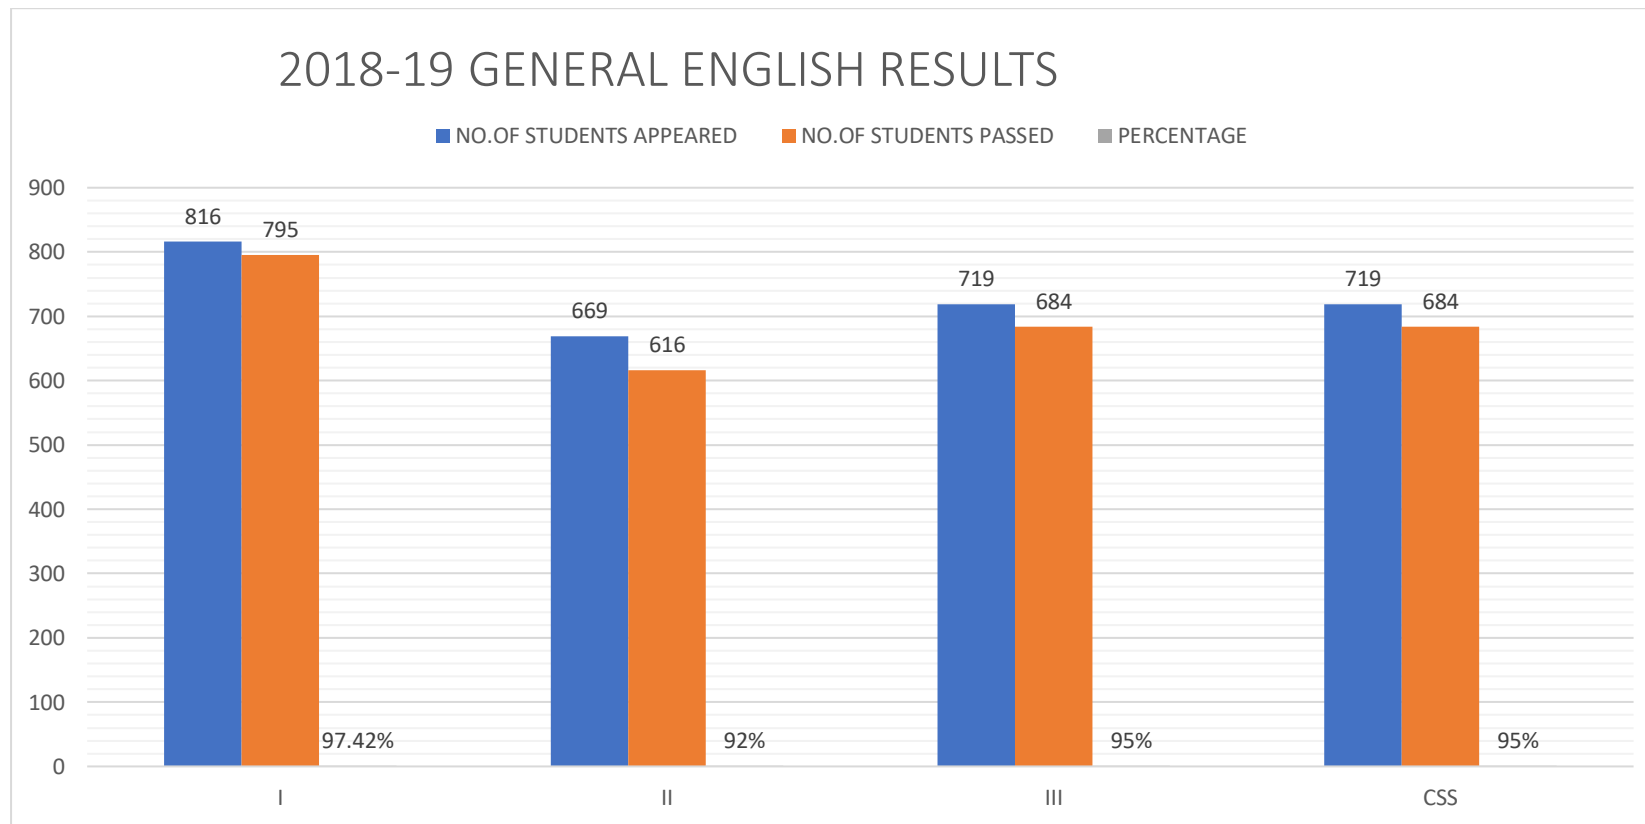

PITHAPUR RAJAH'S GOVERNMENT COLLEGE(A),KAKINADA

DEPARTMENT OF ENGLISH

RESULT ANALYSIS : 2018-2019

SPECIAL ENGLISH

M.A. ENGLISH

2018-19